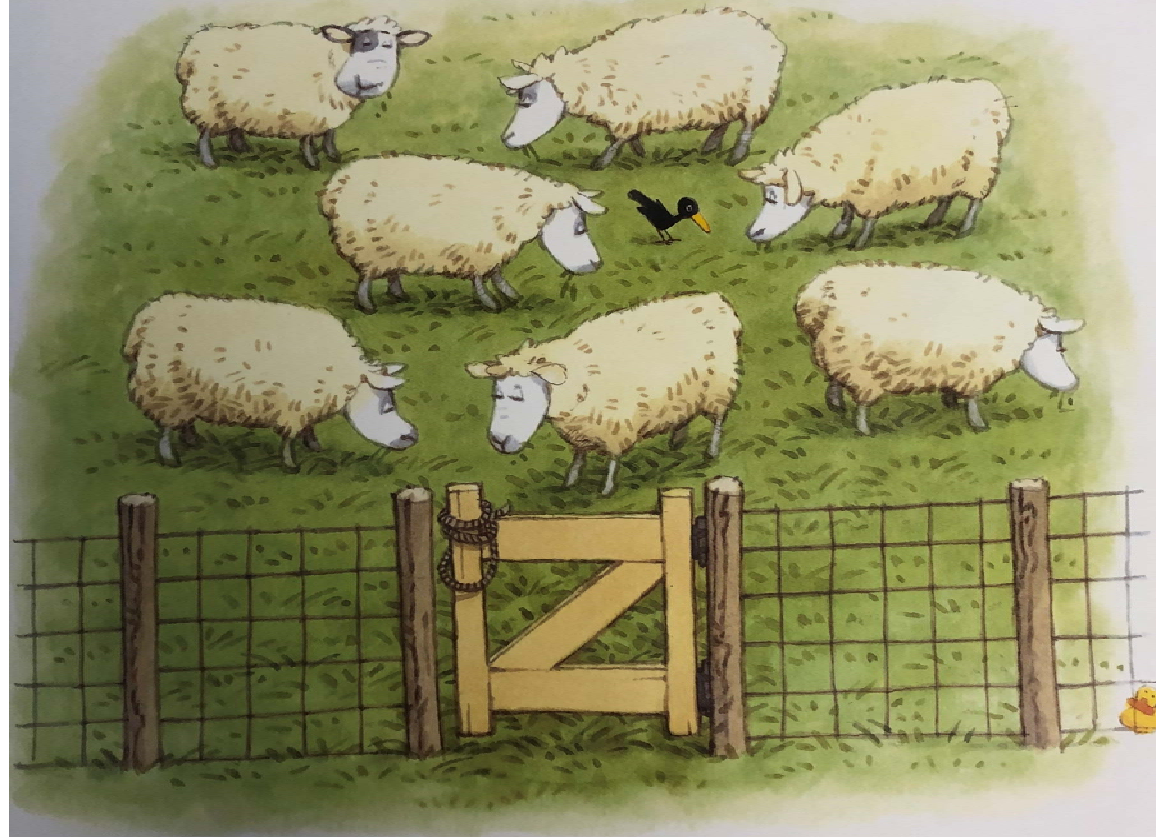

Usborne Farmyard Tales

THE NAUGHTY SHEEP

Heather Amery & Stephen Cartwright

This is Apple Tree Farm.

This is Mrs. Boot, the farmer. She has two children, called Poppy and Sam, and a dog called Rusty.

On the farm there are seven sheep.

Resource:
Sheep toy / prop,
woolly material

The sheep live in a big field with a fence around it.
One sheep has a black eye. She is called Woolly.

Woolly is bored.

Resource:
Grass

Woolly stops eating and looks over the fence.
“Grass,” she says, “nothing but grass. Boring.”

Woolly runs out of the gate.

Resource:
Walking hand
movement on body

She runs out of the field into the farmyard. Then she runs through another gate into a garden.

Woolly sees lots to eat in the garden.

She tastes some of the flowers. "Very good," she says, "and much prettier than grass."