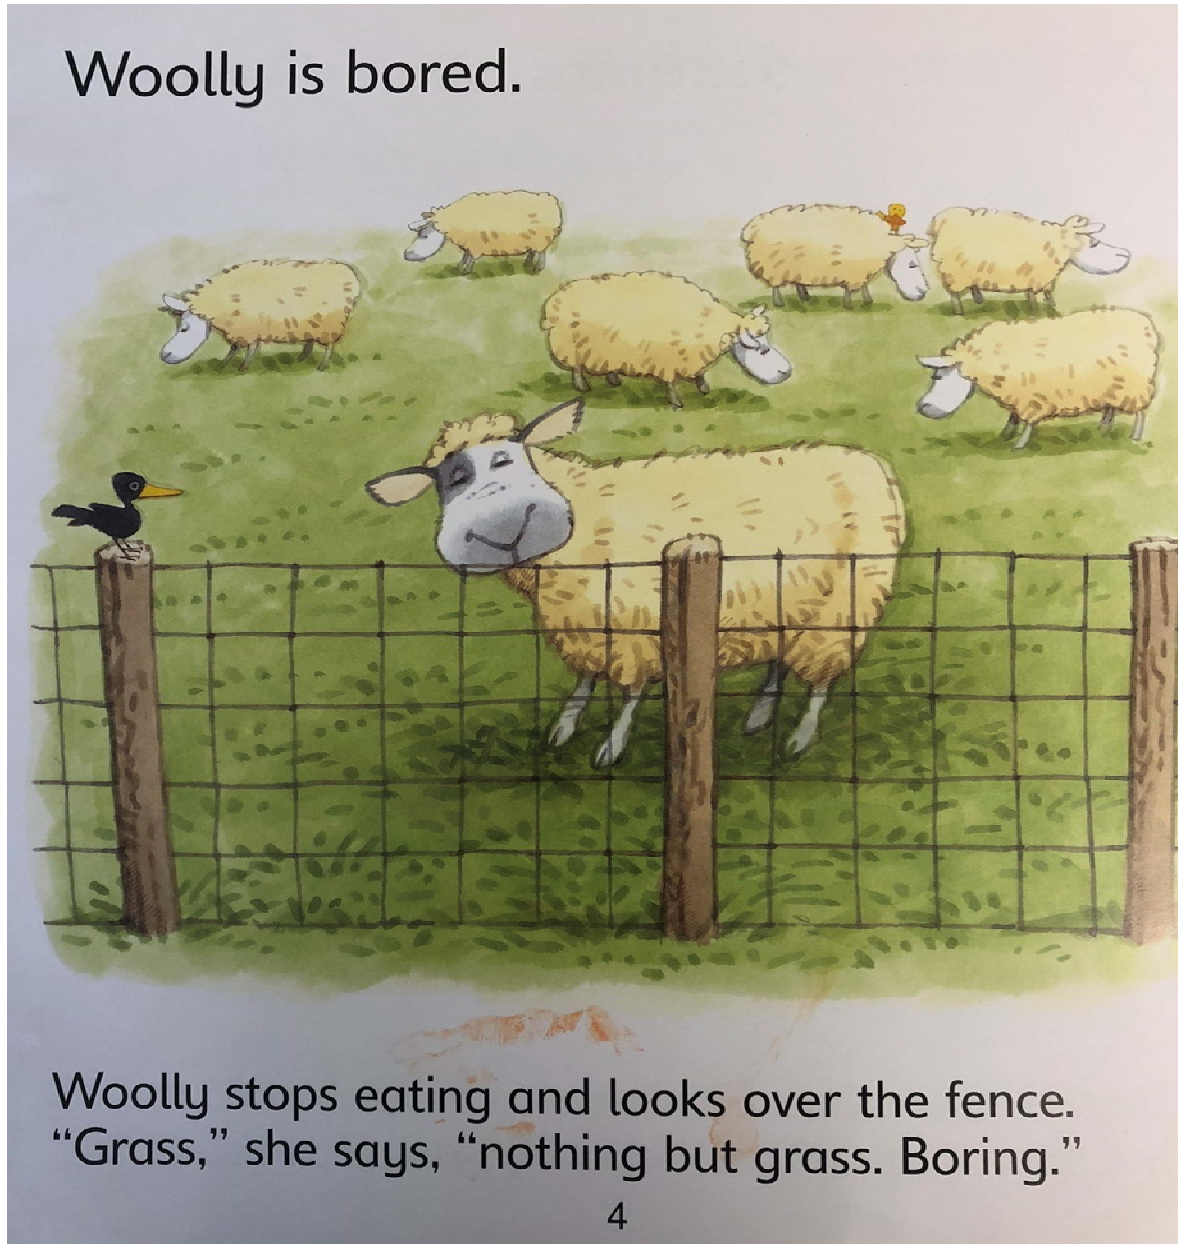

Usborne Farmyard Tales

THE NAUGHTY SHEEP

Heather Amery & Stephen Cartwright

This is Apple Tree Farm.

This is Mrs. Boot, the farmer. She has two children, called Poppy and Sam, and a dog called Rusty.

On the farm there are seven sheep.

Resource:
Sheep toy / prop,
woolly material

The sheep live in a big field with a fence around it.
One sheep has a black eye. She is called Woolly.

Woolly is bored.

Resource:
Grass

Woolly stops eating and looks over the fence.
“Grass,” she says, “nothing but grass. Boring.”

Woolly runs out of the gate.

Resource:
Walking hand
movement on body

She runs out of the field into the farmyard. Then she runs through another gate into a garden.

Woolly sees lots to eat in the garden.

She tastes some of the flowers. "Very good," she says, "and much prettier than grass."