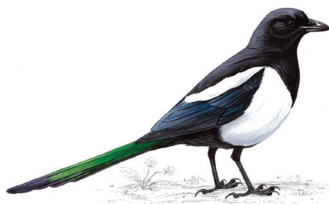

What did you see?

Can you find a way to make it easy for you to note down the highest number of each species that you **see together at the same time**? There is room below each bird's name for you to add your idea for doing this.

Your name

Woodpigeon

Blackbird

Carrion crow

House sparrow

Starling

Black-headed gull

Magpie

Blue tit

Robin

Feral pigeon

Great tit

Chaffinch

Did you notice anything in particular about the birds you saw? Differences in how they moved or what they were doing? Or perhaps you managed to see and identify a bird not shown here? If so, note these things in the space below or on a separate sheet. Don't forget you can get help from rspb.org.uk/wildlife/birdidentifier